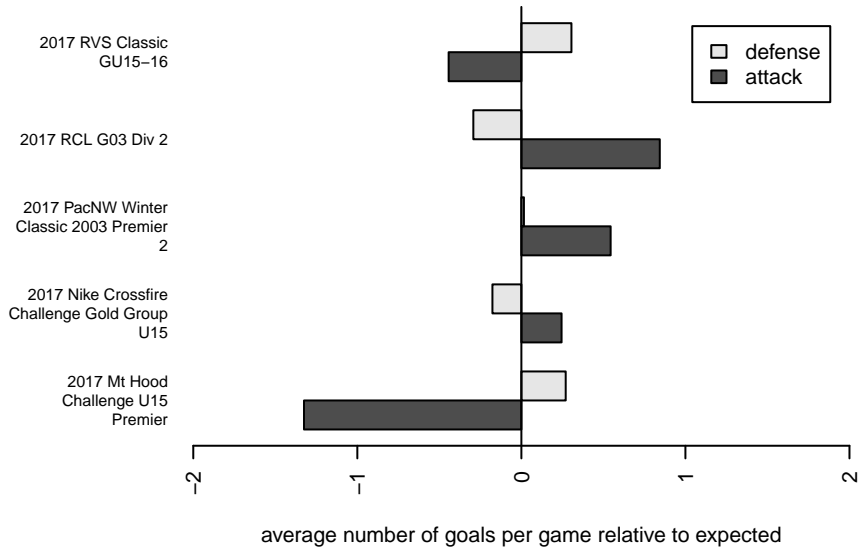

Harbor Premier Green G03

Harbor FC
 Gig Harbor, WA
 G03 total strength=1689
 attack=33.19 defense=14.26
 fall league = RCL G03 Div 2

alt names used:
 Harbor Premier G03 Green
 HARBOR PREMIER G03 GREEN (WA)
 Harbor Premier G03 Green A
 Harbor Premier G03 Green

Venues played:
 2017 RVS Classic GU15-16
 2017 Nike Crossfire Challenge Gold Group U15
 2017 Mt Hood Challenge U15 Premier
 2017 RCL G03 Div 2
 2017 PacNW Winter Classic 2003 Premier 2

Harbor Premier Green G03
 Dots are actual minus expected GF (blue circles) and GA (red triangles).
 Blue line is smoothed change in attack strength. Red is smoothed change in defense strength.

**attack and defense variance (black dot)
relative to other teams
and top 10 in region**

**attack and defense rating
relative to others at age
and all opponents in last 13 months**

Performance relative to 13 month average