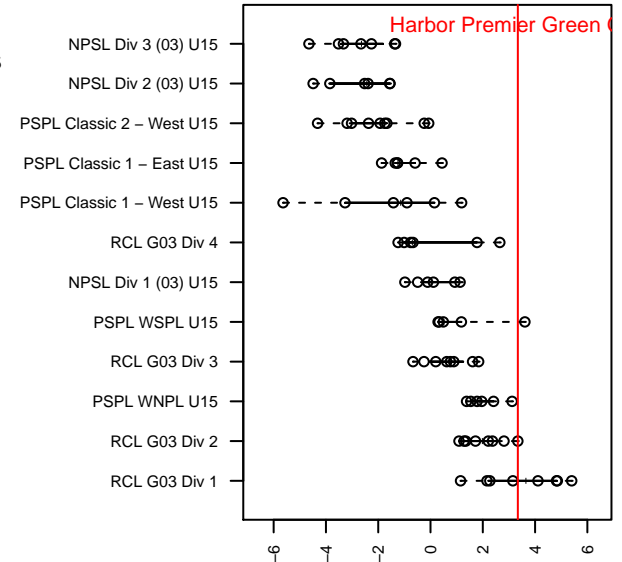

Harbor Premier Green G03

Harbor FC
 Gig Harbor, WA
 G03 total strength=1689
 attack=33.19 defense=14.26
 fall league = RCL G03 Div 2

alt names used:
 Harbor Premier G03 Green
 HARBOR PREMIER G03 GREEN (WA)
 Harbor Premier G03 Green A
 Harbor Premier G03 Green

Venues played:
 2017 RVS Classic GU15-16
 2017 Nike Crossfire Challenge Gold Group U15
 2017 Mt Hood Challenge U15 Premier
 2017 RCL G03 Div 2
 2017 PacNW Winter Classic 2003 Premier 2

Harbor Premier Green G03
 Dots are actual minus expected GF (blue circles) and GA (red triangles).
 Blue line is smoothed change in attack strength. Red is smoothed change in defense strength.

**attack and defense variance (black dot)
relative to other teams
and top 10 in region**

**attack and defense rating
relative to others at age
and all opponents in last 13 months**

Performance relative to 13 month average