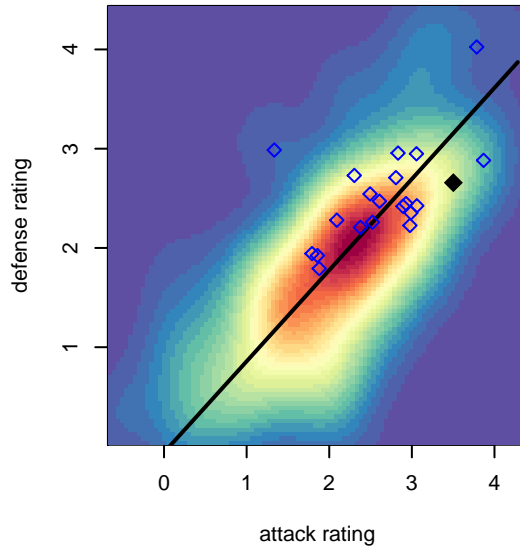

Harbor Premier Green G03

Harbor FC
 Gig Harbor, WA
 G03 total strength=1689
 attack=33.19 defense=14.26
 fall league = RCL G03 Div 2

alt names used:
 Harbor Premier G03 Green
 HARBOR PREMIER G03 GREEN (WA)
 Harbor Premier G03 Green A
 Harbor Premier G03 Green

Venues played:
 2017 RVS Classic GU15-16
 2017 Nike Crossfire Challenge Gold Group U15
 2017 Mt Hood Challenge U15 Premier
 2017 RCL G03 Div 2
 2017 PacNW Winter Classic 2003 Premier 2

Harbor Premier Green G03
 Dots are actual minus expected GF (blue circles) and GA (red triangles).
 Blue line is smoothed change in attack strength. Red is smoothed change in defense strength.

**attack and defense variance (black dot)
relative to other teams
and top 10 in region**

**attack and defense rating
relative to others at age
and all opponents in last 13 months**

Performance relative to 13 month average