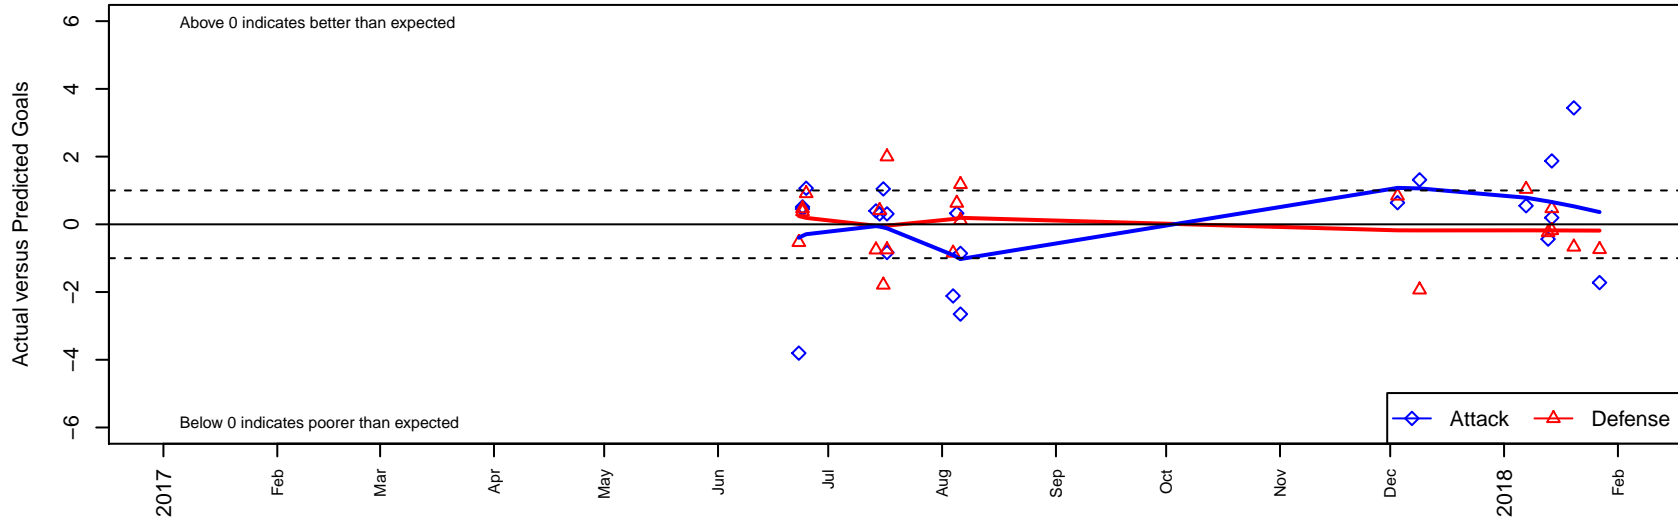

Harbor Premier Green G03

Harbor FC
 Gig Harbor, WA
 G03 total strength=1689
 attack=33.19 defense=14.26
 fall league = RCL G03 Div 2

alt names used:
 Harbor Premier G03 Green
 HARBOR PREMIER G03 GREEN (WA)
 Harbor Premier G03 Green A
 Harbor Premier G03 Green

Venues played:
 2017 RVS Classic GU15-16
 2017 Nike Crossfire Challenge Gold Group U15
 2017 Mt Hood Challenge U15 Premier
 2017 RCL G03 Div 2
 2017 PacNW Winter Classic 2003 Premier 2

Harbor Premier Green G03
 Dots are actual minus expected GF (blue circles) and GA (red triangles).
 Blue line is smoothed change in attack strength. Red is smoothed change in defense strength.

**attack and defense variance (black dot)
relative to other teams
and top 10 in region**

**attack and defense rating
relative to others at age
and all opponents in last 13 months**

Performance relative to 13 month average